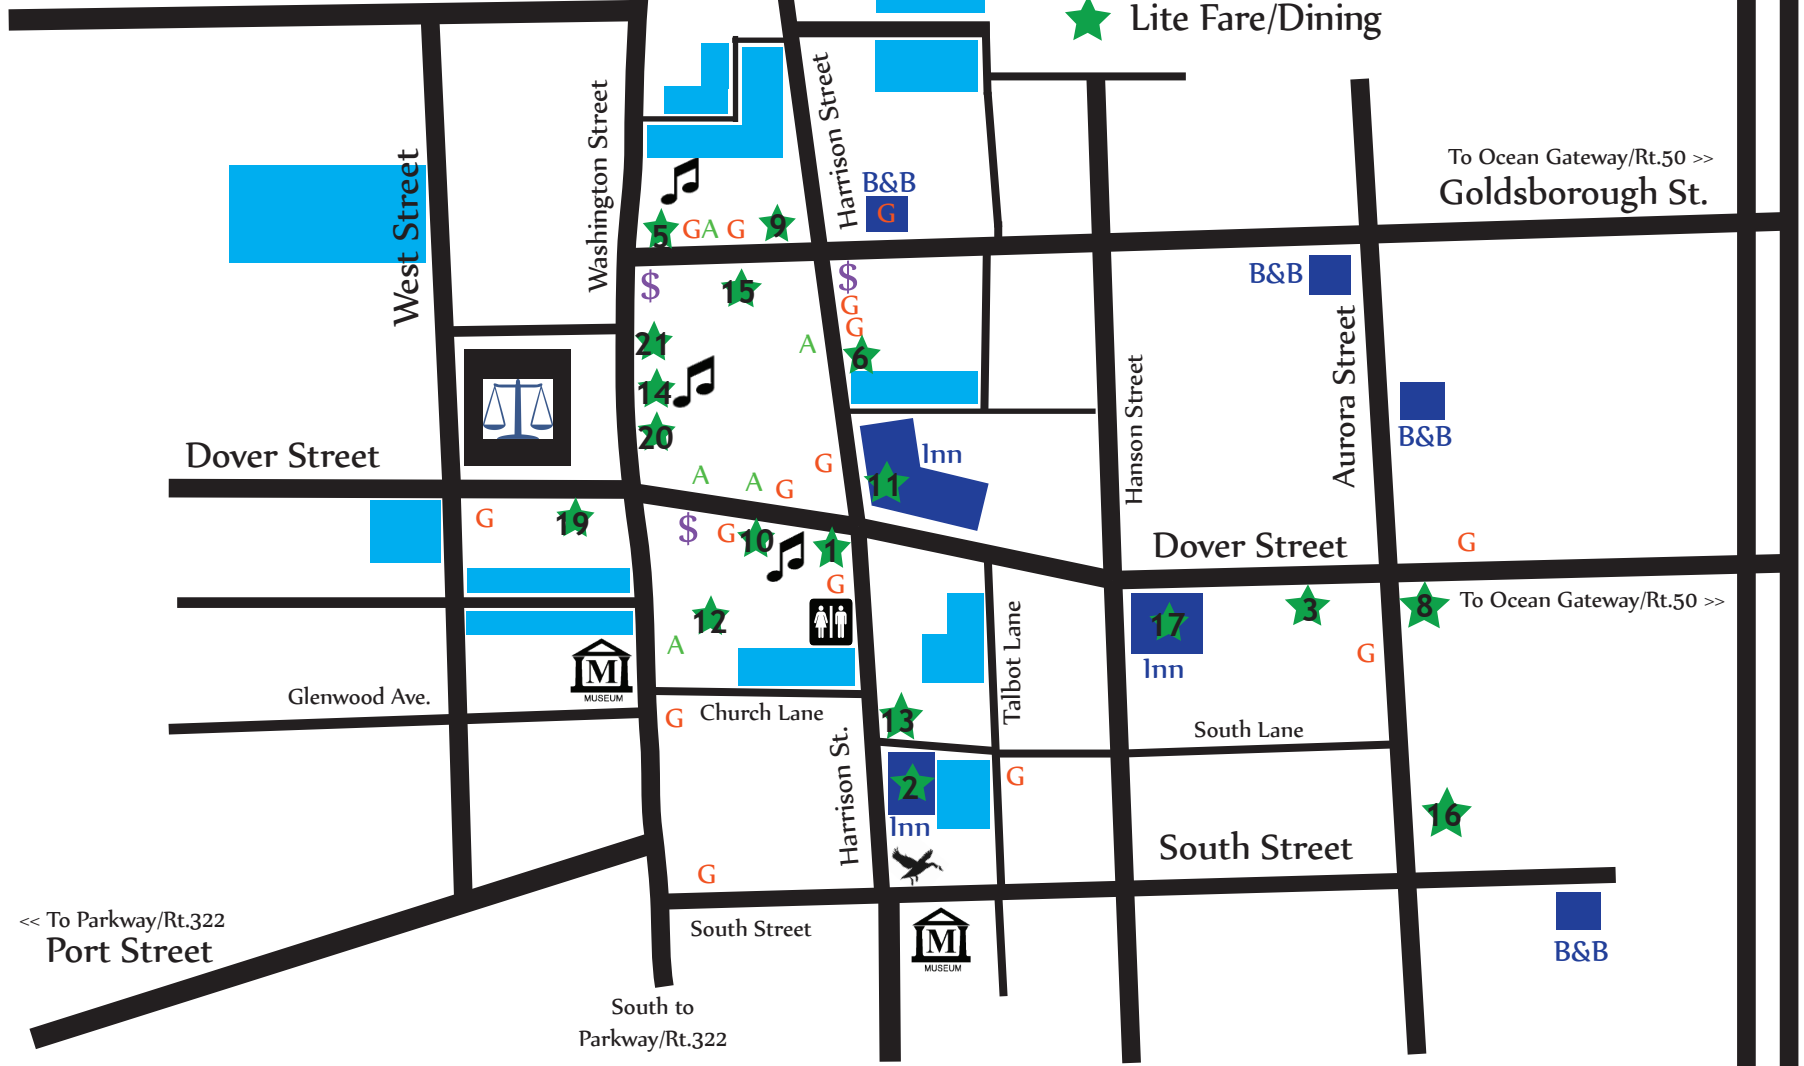

Downtown Easton

<< To Parkway/Rt.322

Bay Street

North to
Parkway/Rt.322

- Live Performances
- Gallery
- Antiques
- Museums
- Talbot County Courthouse
- Public Parking
- Waterfowl Festival Building
- ATM's
- Public Restrooms/Visitor Center
- Lite Fare/Dining

<< To Parkway/Rt.322
Port Street

South to
Parkway/Rt.322

To Ocean Gateway/Rt.50 >>
Goldsborough St.

To Ocean Gateway/Rt.50 >>